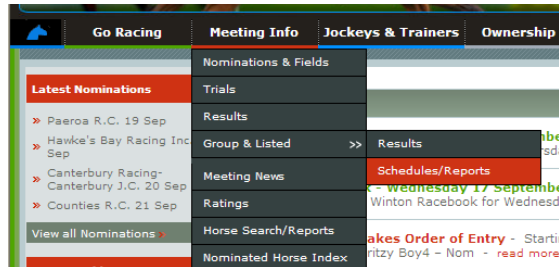

8. Group & Listed Schedules and Results

<http://www.nzracing.co.nz/Meetings/GroupAndListedResults.aspx>

Via the Homepage – this gives a rundown of the Season’s Group & Listed Schedules and Results. It also gives information on the Graded Stakes Reports

9. Calendar – from the Homepage via Go Racing

<http://www.nzracing.co.nz/Goracing/Calendar.aspx>