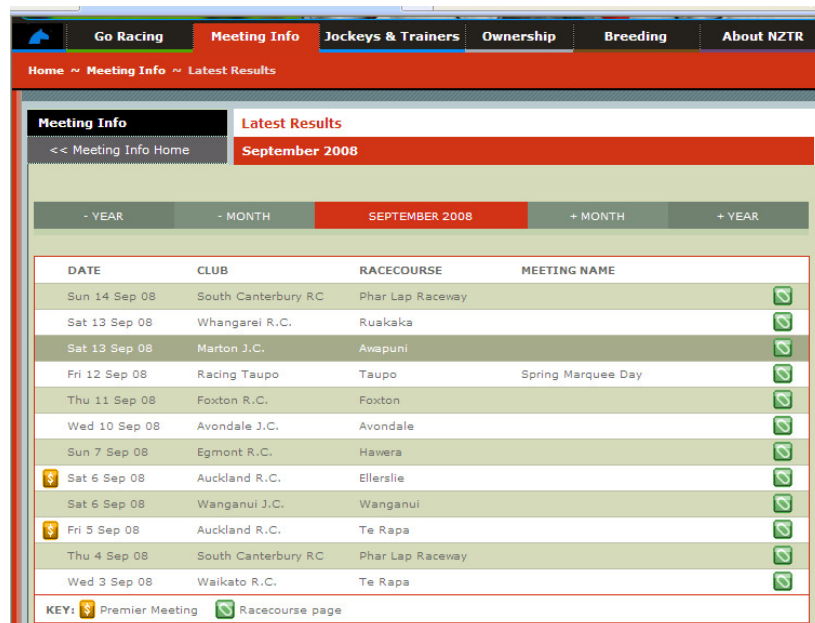

6. Results – From Homepage via Meeting Info

<http://www.nzracing.co.nz/Meetings/Results.aspx>

6.1 Recommendation/Tip – login with your Website Registered Users login now if you wish to watch video replays

Login via the Members Login box on the far right hand side of the Website, this is your Email Address and the password you submitted when you registered

6.2 Click on the Meeting you wish to view